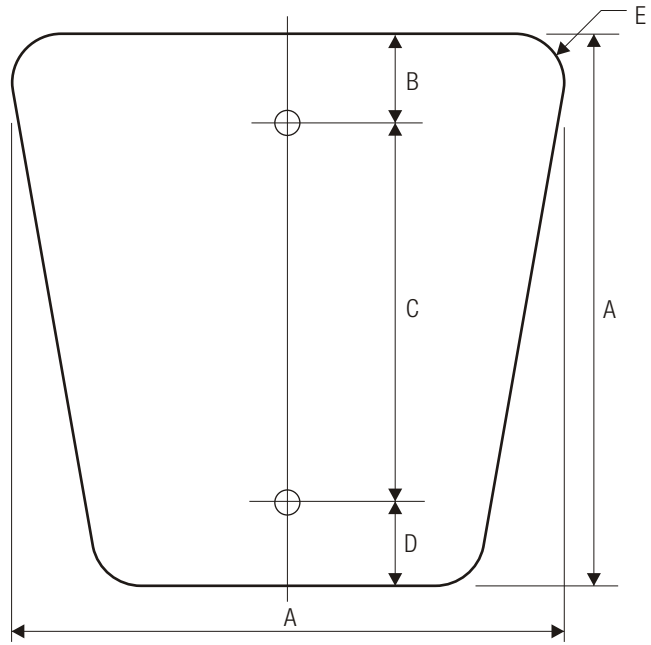

BLANK STANDARDS

CIRCLE

A	B
15	12
18	15

NATIONAL FOREST SHIELD

A	B	C	D	E
18	2	15	1	2
24	2.5	20	1.5	2.5

SHA SIGN SHALL NOT BE USED ALONG STATE OWNED, OPERATED AND MAINTAINED ROADWAYS.

ISOSCELES TRIANGLE

A	B	C	D	E
40	30	7.5	12	1.875
48	36	9	15	2.25