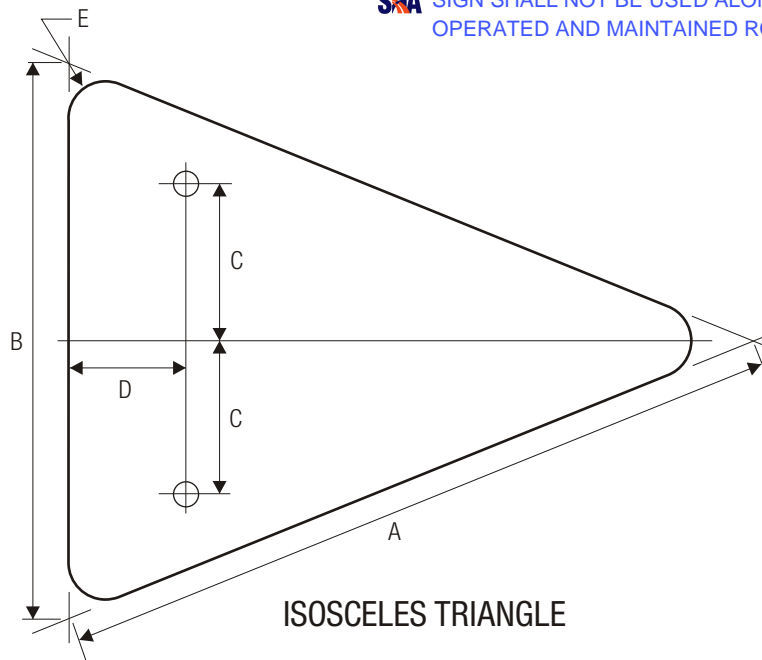

BLANK STANDARDS

CIRCLE

A	B
15	12
18	15

NATIONAL FOREST SHIELD

A	B	C	D	E
18	2	15	1	2
24	2.5	20	1.5	2.5

SHA SIGN SHALL NOT BE USED ALONG STATE OWNED, OPERATED AND MAINTAINED ROADWAYS.

ISOSCELES TRIANGLE

A	B	C	D	E
40	30	7.5	12	1.875
48	36	9	15	2.25